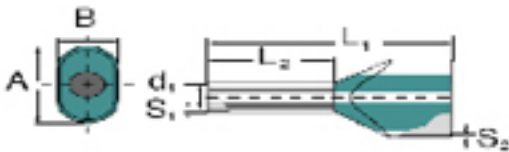

Connecting elements
H6,0/29D ZH GE

Weidmüller Interface GmbH & Co. KG
Klingenbergstraße 16
D-32758 Detmold
Germany
Fon: +49 5231 14-0
Fax: +49 5231 14-292083
www.weidmueller.com

- supplied loose in poly-bag
- Weidmüller colour code
- DIN colour code
- other colour code

General ordering data

Type	H6,0/29D ZH GE
Order No.	9037560000
Version	Wire end ferrule, Twin wire-end ferrule, 24 mm, 18 mm, Yellow
GTIN (EAN)	4008190493134
Qty.	100 pc(s).
Packaging	loose